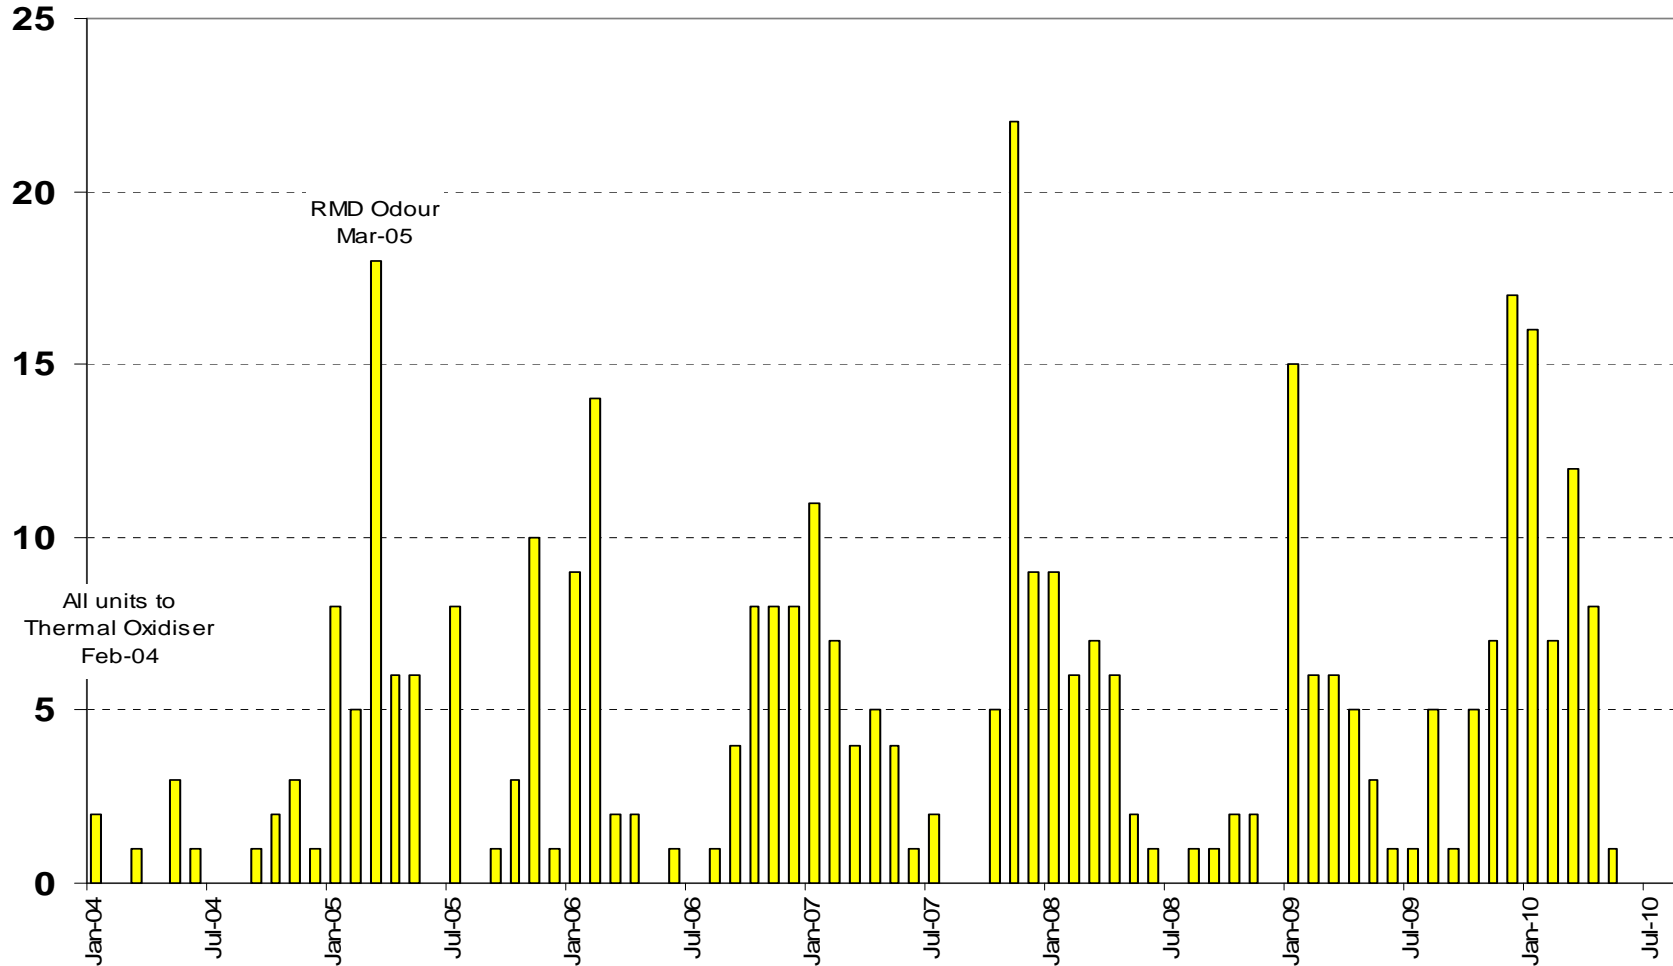

Odour complaints by month