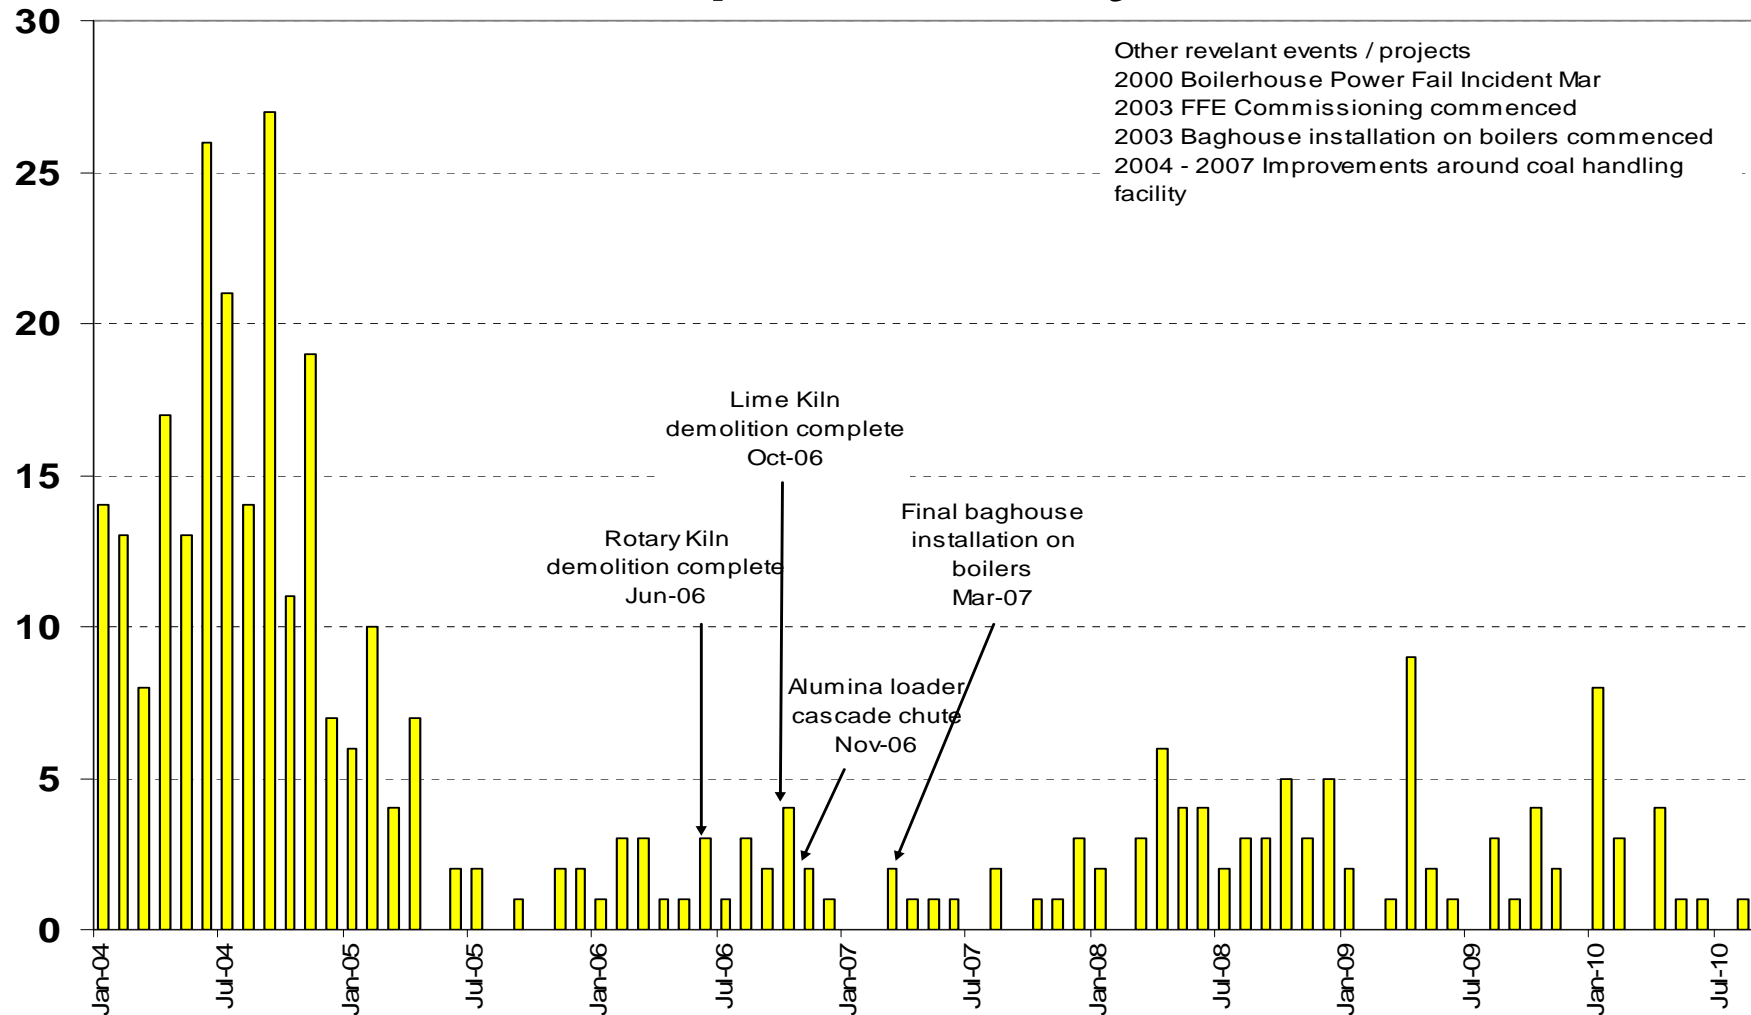

Dust complaints by month